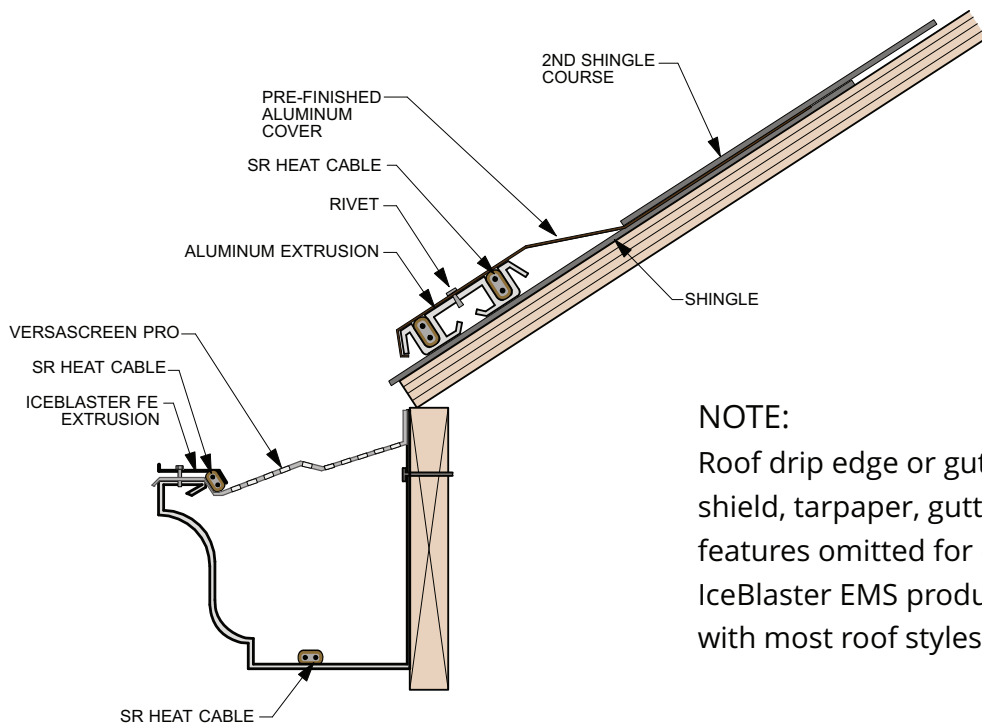

Specifications:

Performance:

- Based on 13 watt (nominal) per foot industrial grade self regulating heat cable
- Screen and FE Cover Panel: .040 aluminum with a durable powder coat matte black finish
- EMS EP-SO - see specific data sheet

Warranty:

- 50 yr on base panel and cover panel material
- 40 yr on cover panel finish
- 10 yr on VS5 and FE
- 10 yr on supplied heat cable
- See Warranty for complete details

Supplied Components:

- VS5, FE, EMS EP
- Mounting hardware
- C/US Listed self regulating 13w/ft heat cable
 - 110-130v or 208-277v (voltage specific)
- Power Connection Kit

VersaScreen 5 IceBlaster FE with EMS Eave Panel (FE5 with EP-SO)

The FE5 w/ EP-SO is a heated gutter guard system designed to work on most styles of gutters including K style and fascia style. It is specifically designed to prevent ice dam and icicle build up at the eaves and gutters. The highly efficient system is comprised of the VersaScreen 5, FE Cover, and the EP-SO along with supplied self regulating heat cable. Installation is simple. Route heat cable in the gutter bottom, downspout and on top of the screen. Secure heat cable on top of the screen with FE Cover flashing. Install EMS EP-SO per instructions. Expert design layout and installation guidance are available with order.

NOTE:

Roof drip edge or gutter apron, ice/water shield, tarpaper, gutter straps, and other features omitted for clarity. VersaScreen and IceBlaster EMS products are fully compatible with most roof styles and systems.